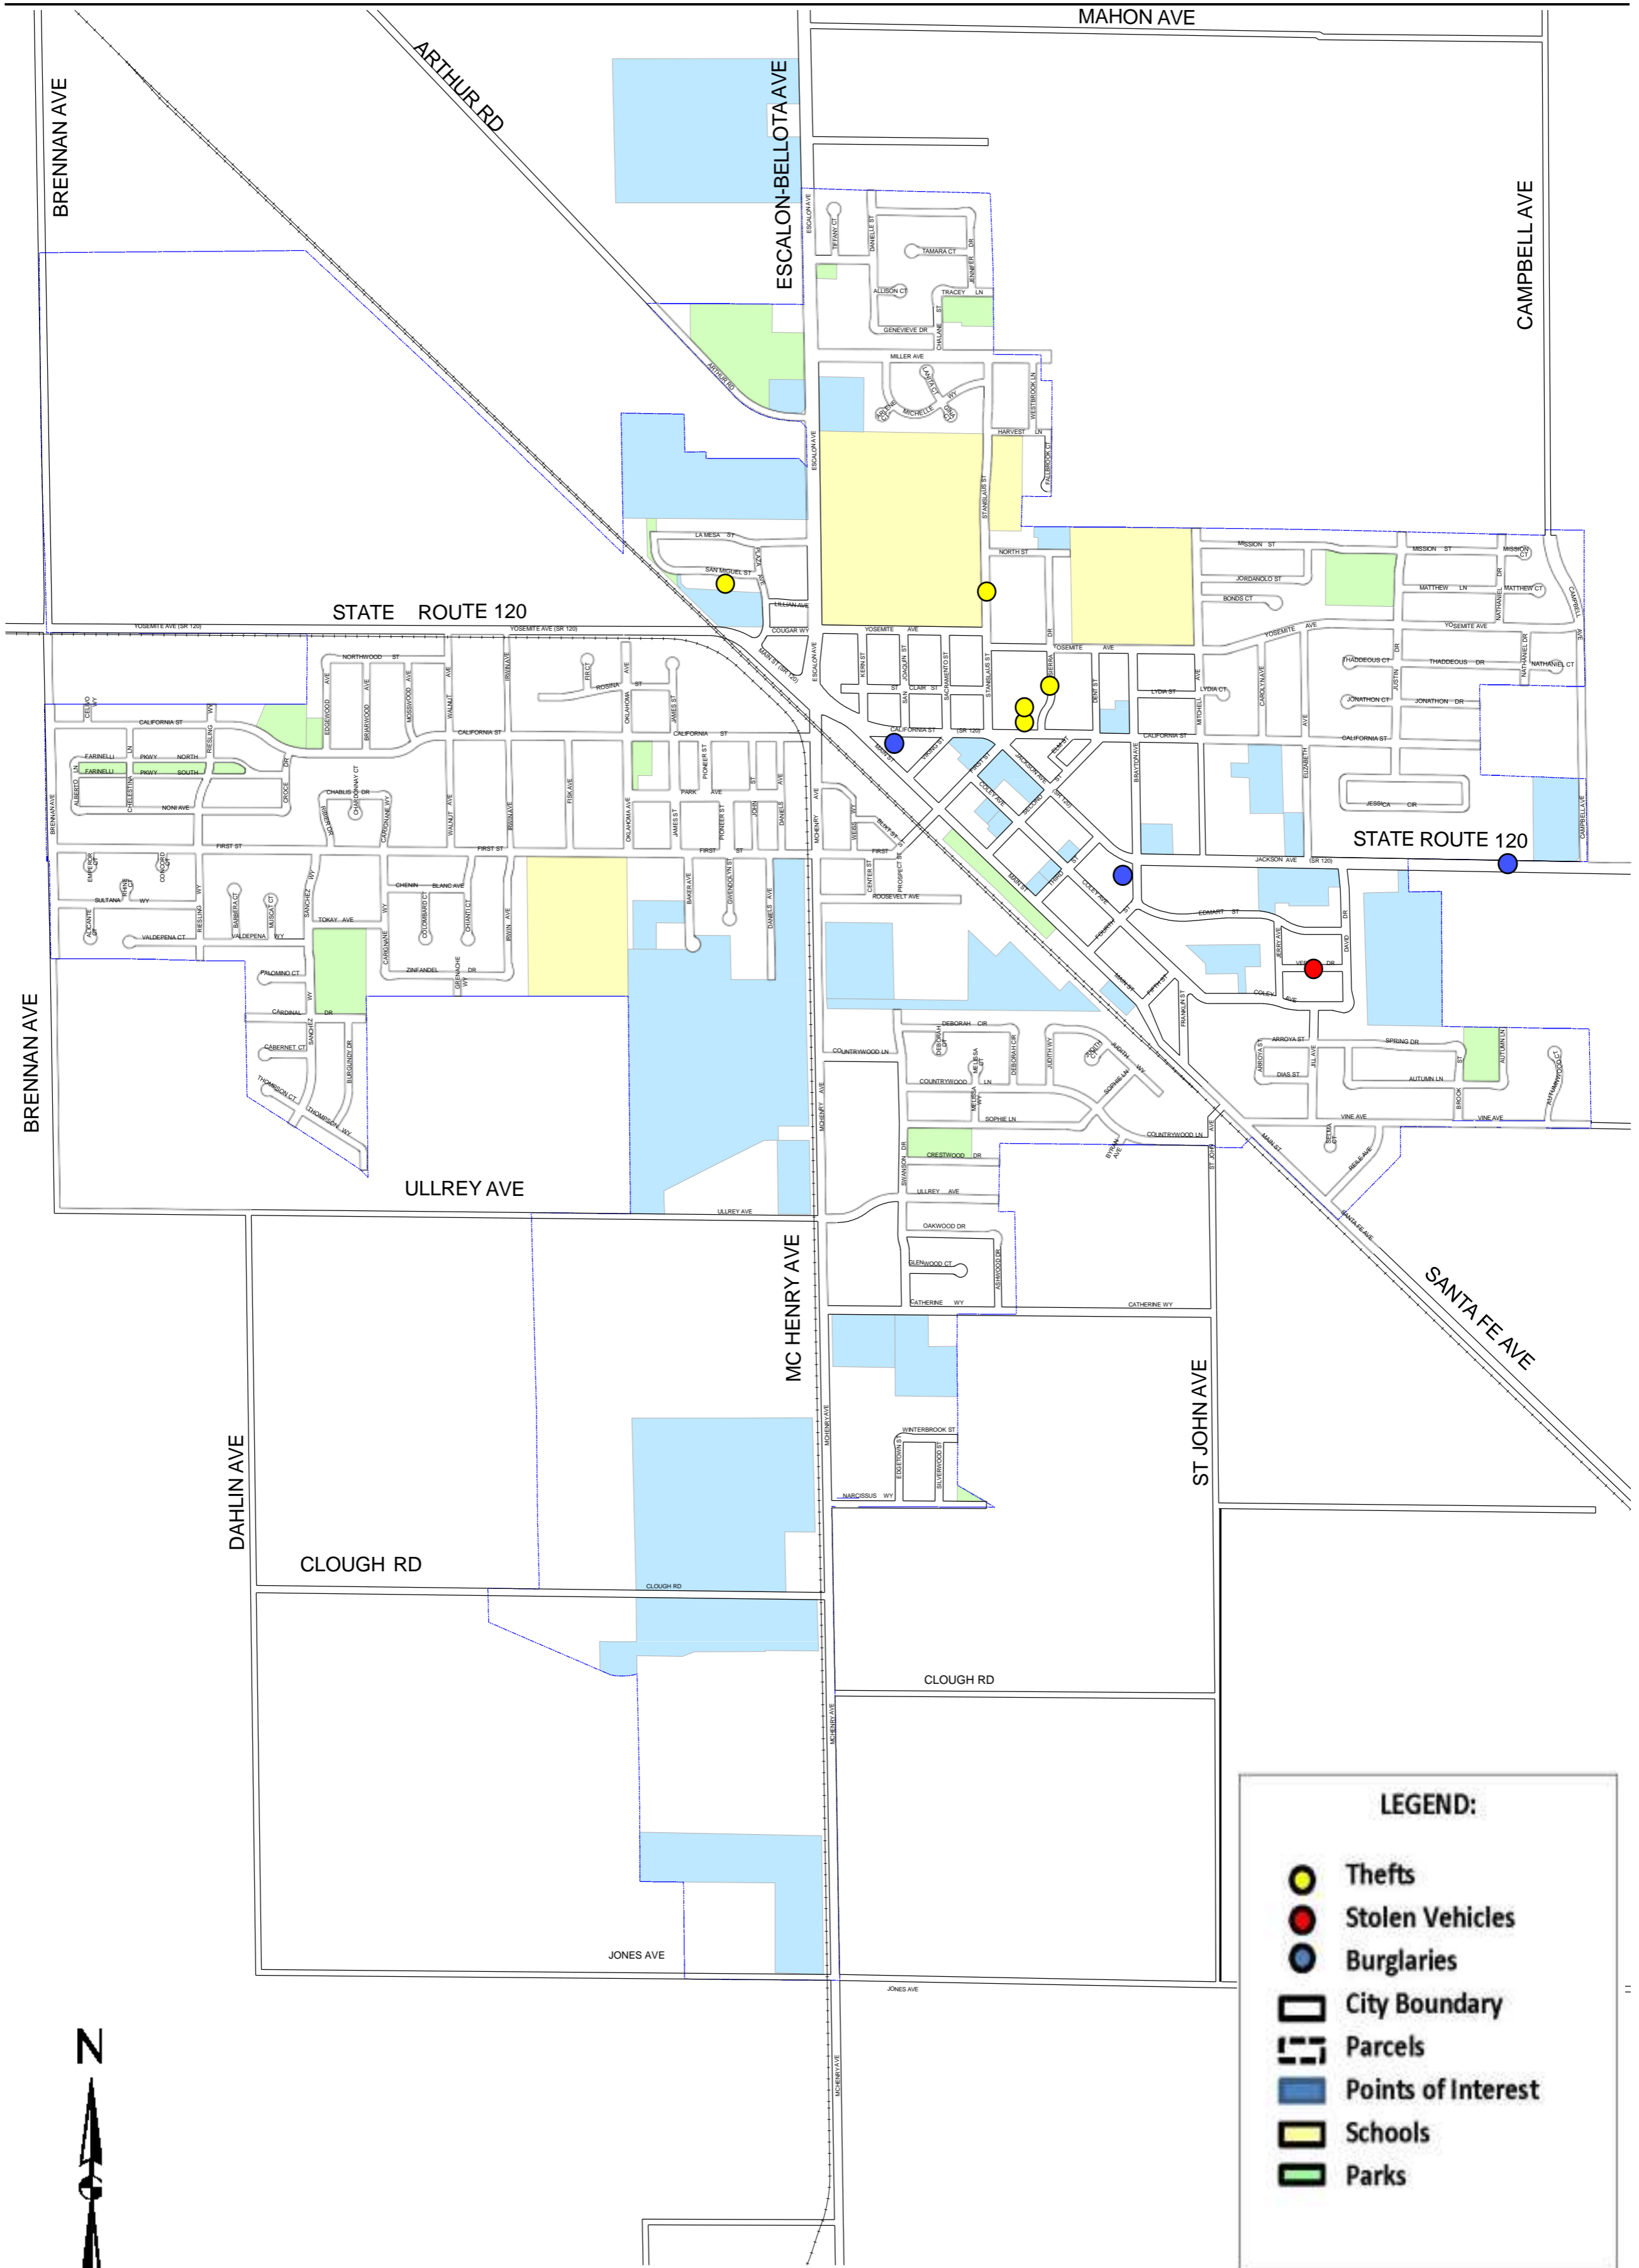

CITY OF ESCALON

Crime Map - July 2018

LEGEND:

- Thefts
- Stolen Vehicles
- Burglaries
- City Boundary
- Parcels
- Points of Interest
- Schools
- Parks