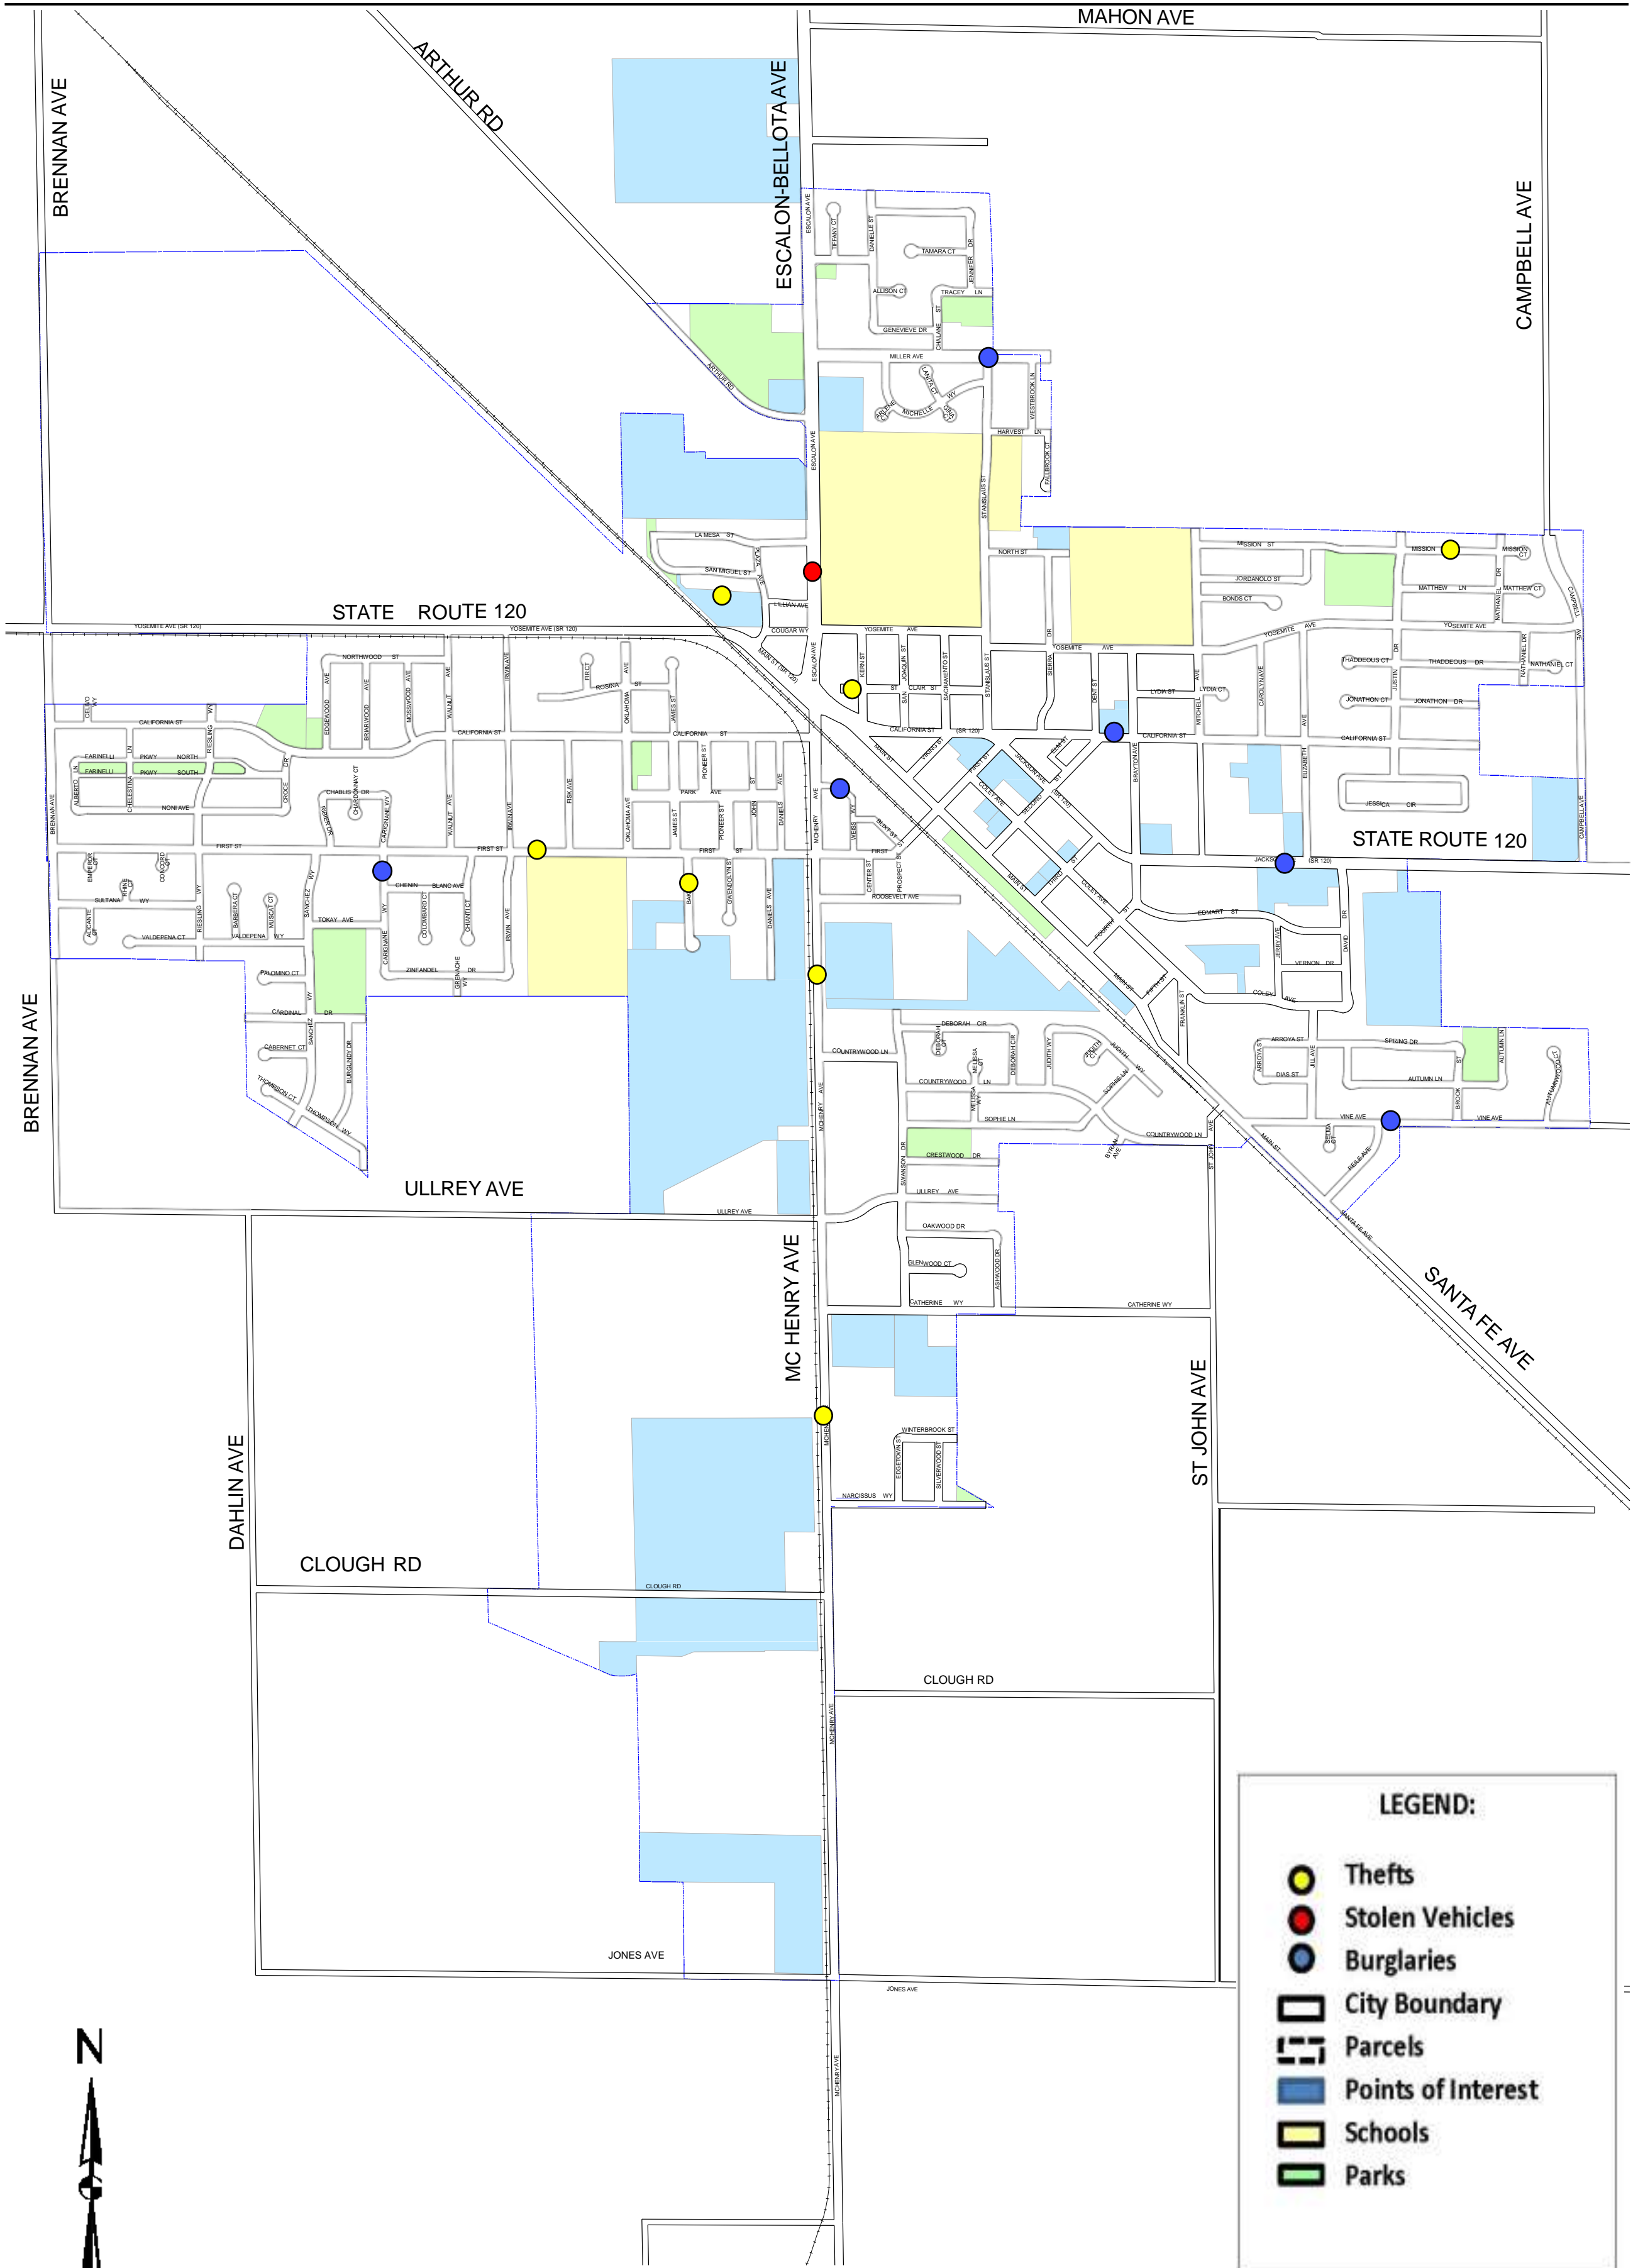

CITY OF ESCALON

Crime Map - Oct 2018

LEGEND:

- Thefts
- Stolen Vehicles
- Burglaries
- City Boundary
- Parcels
- Points of Interest
- Schools
- Parks