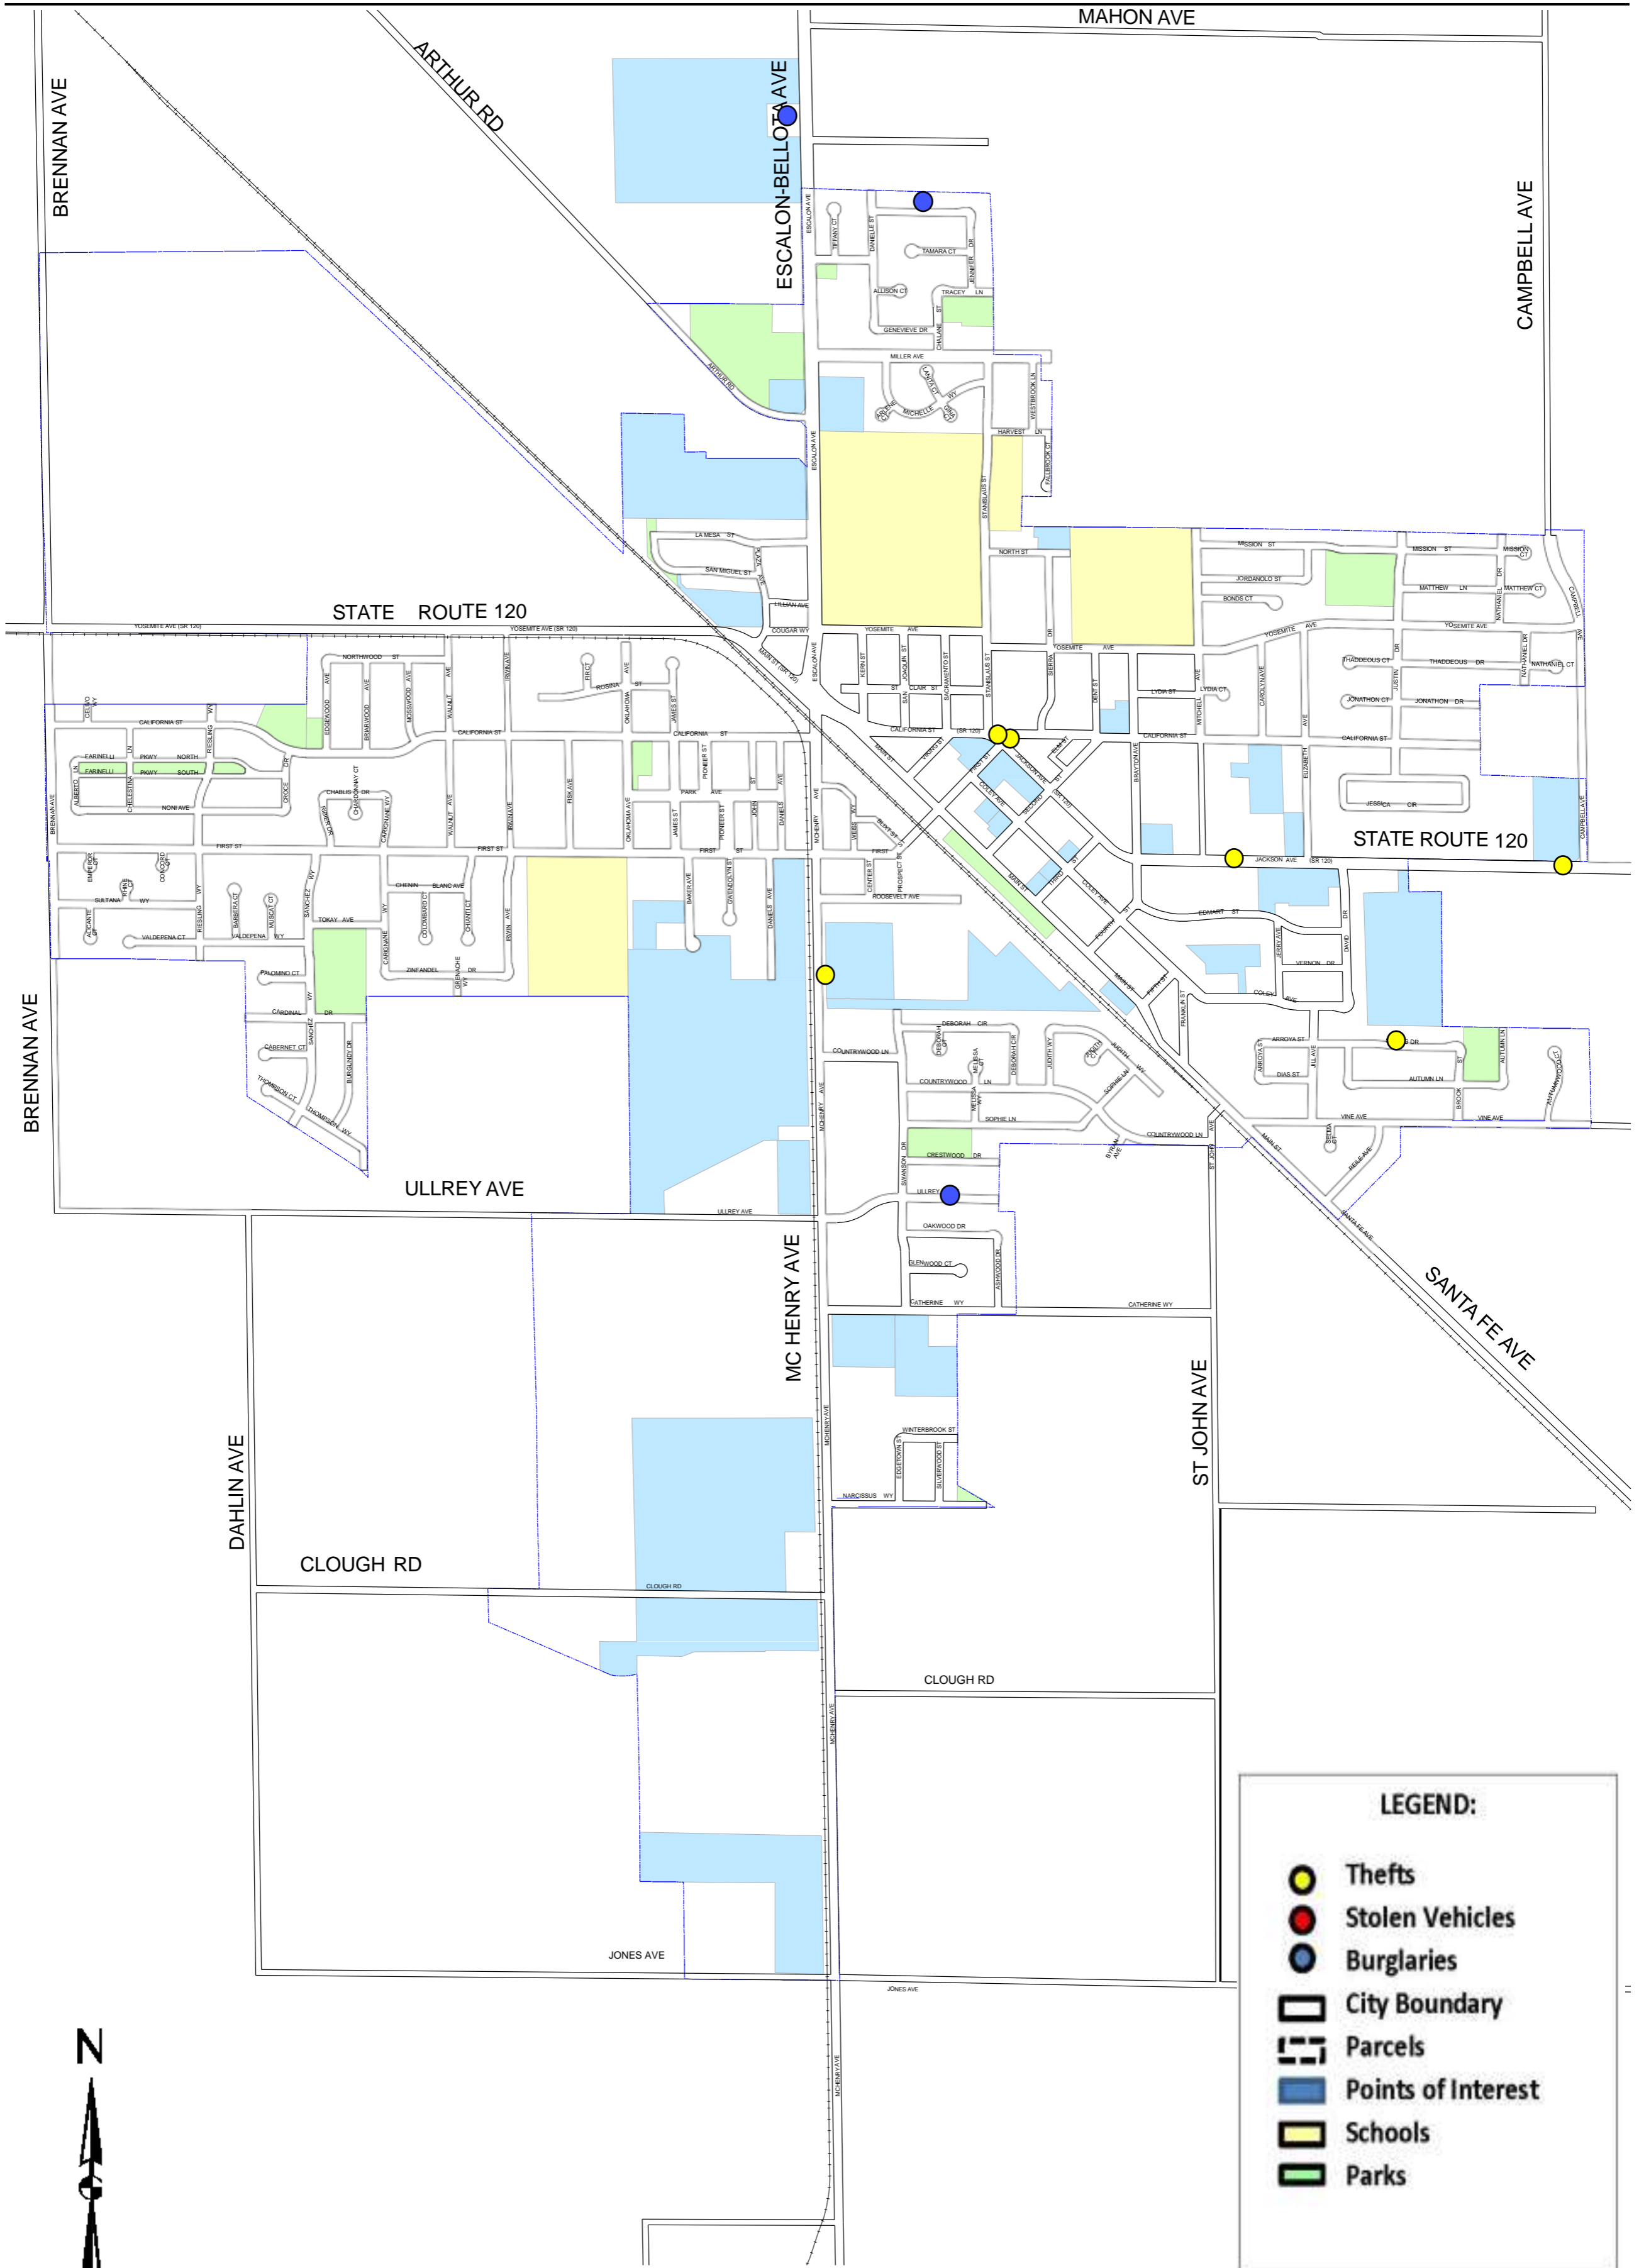

CITY OF ESCALON

Crime Map - February 2019

LEGEND:

- Thefts
- Stolen Vehicles
- Burglaries
- City Boundary
- Parcels
- Points of Interest
- Schools
- Parks