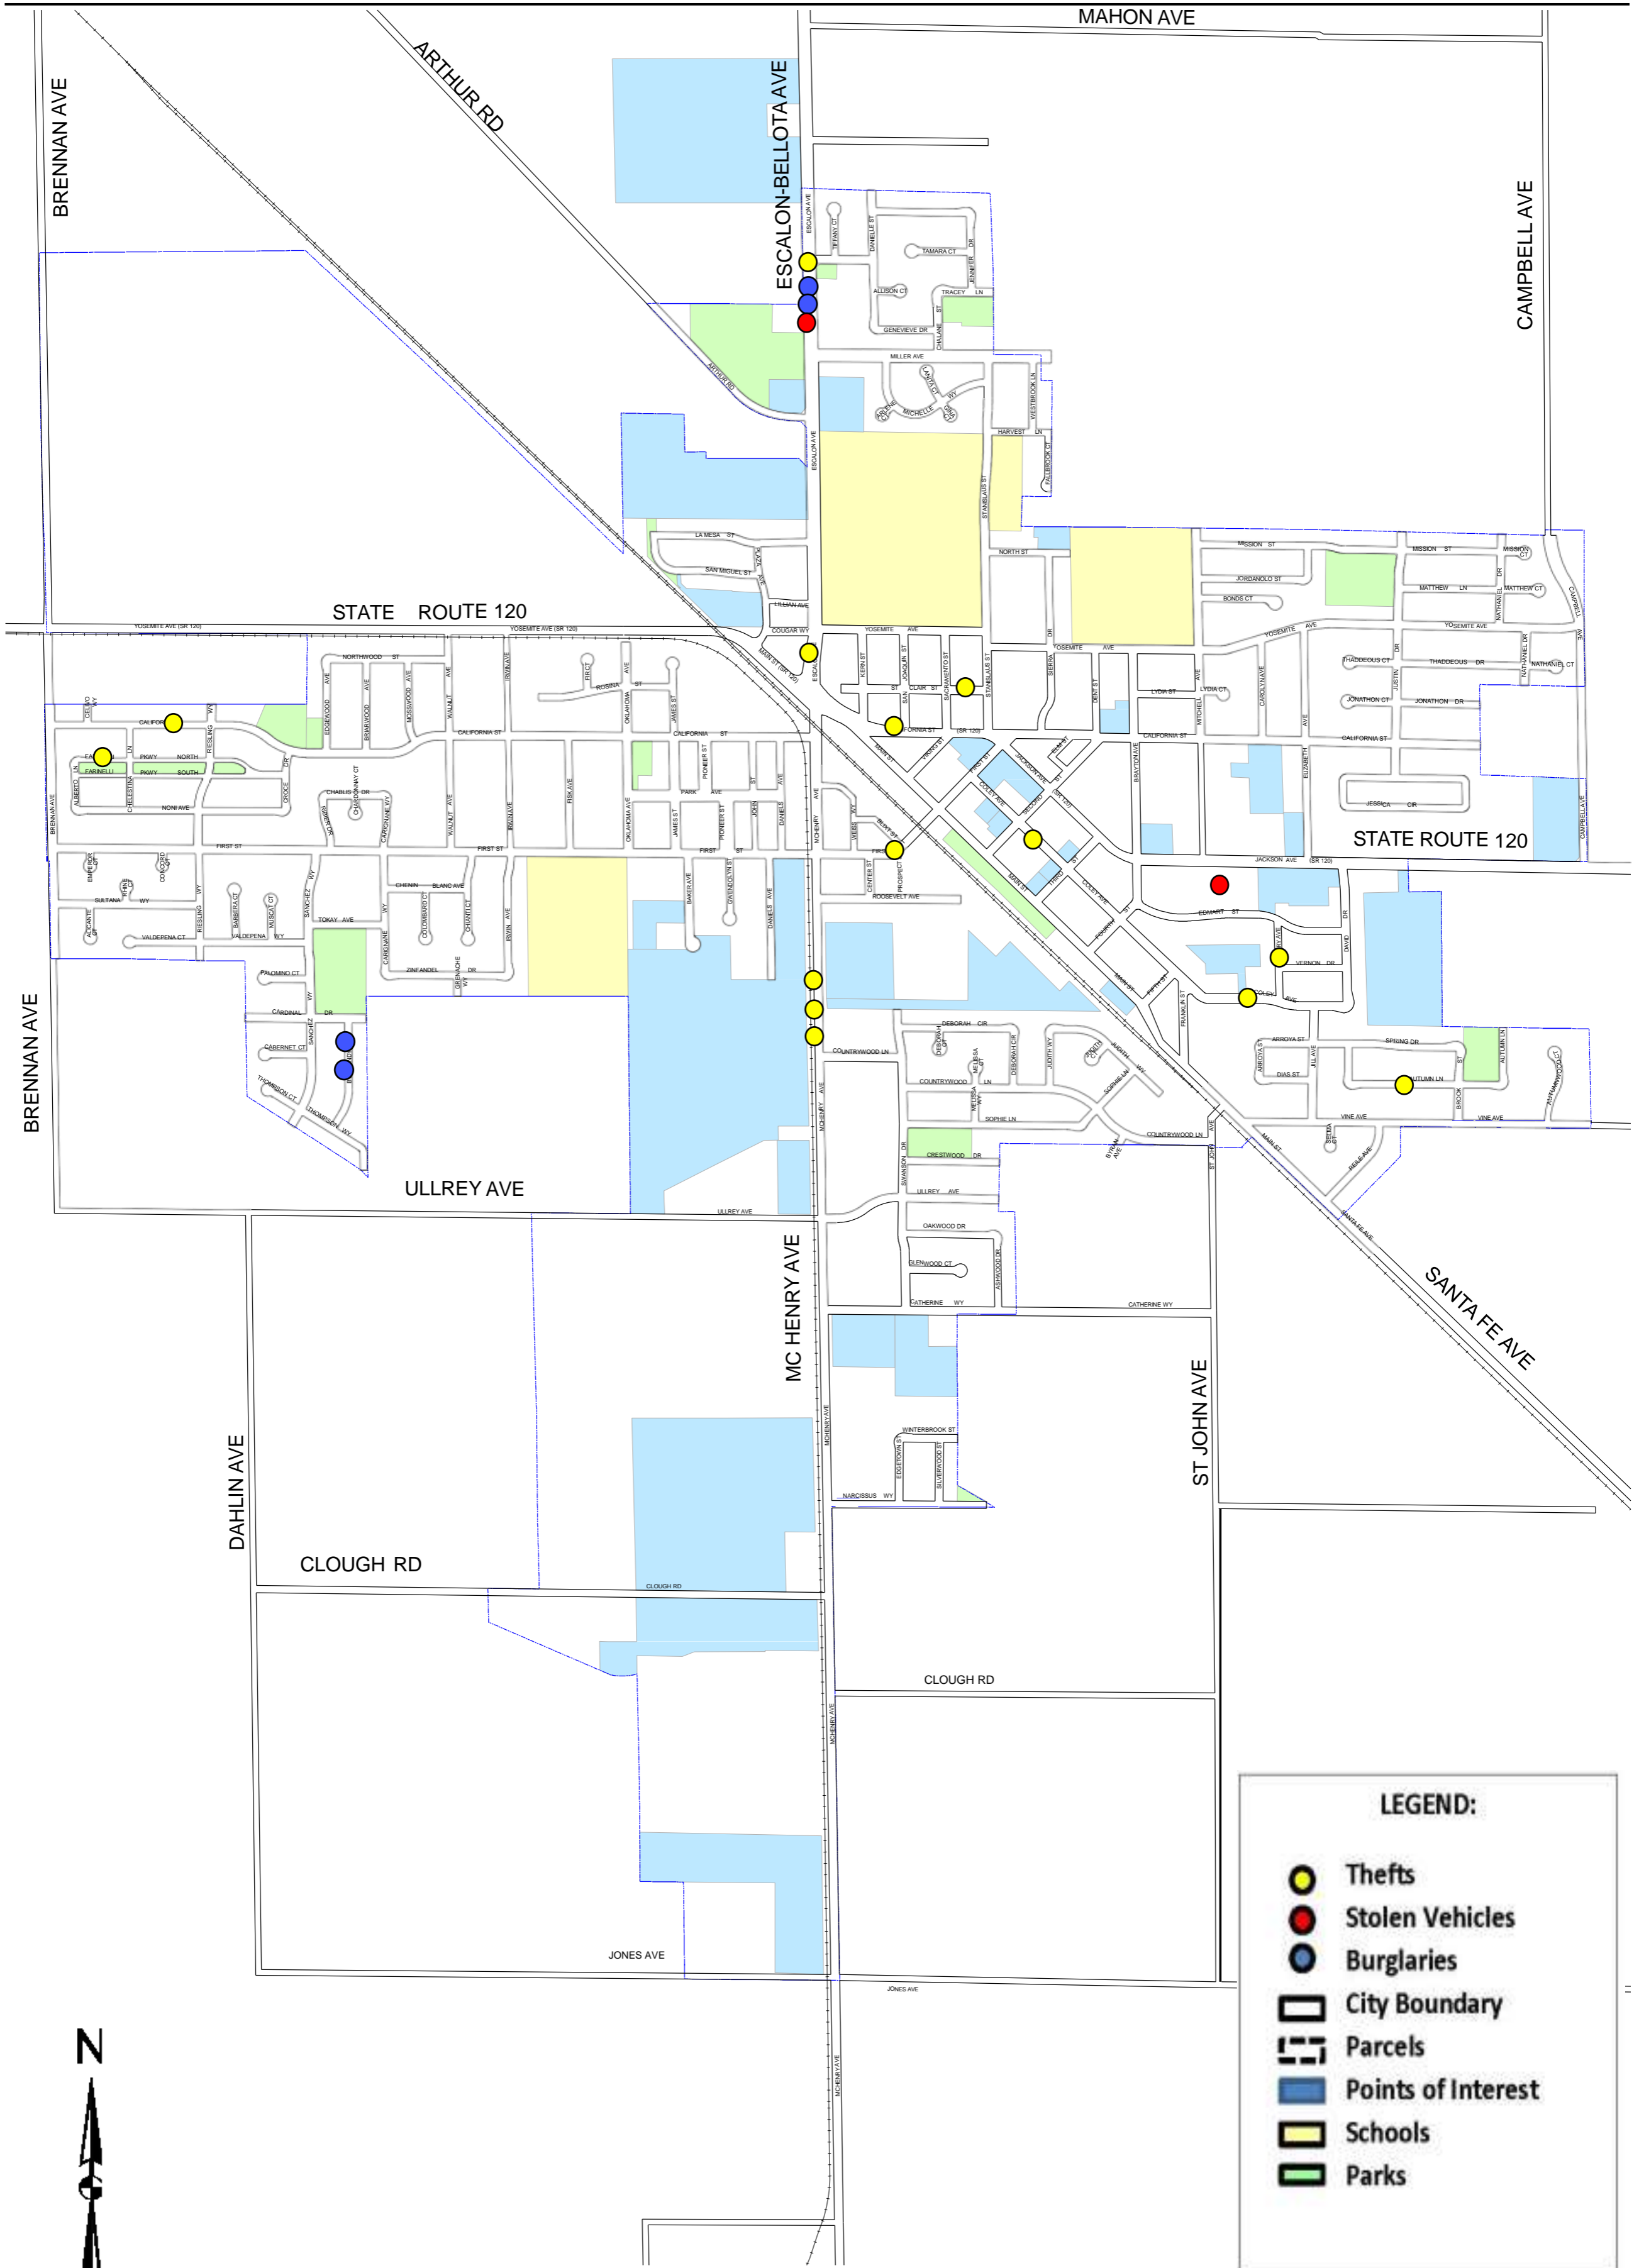

CITY OF ESCALON

Crime Map - January 2019

LEGEND:

- Thefts
- Stolen Vehicles
- Burglaries
- City Boundary
- Parcels
- Points of Interest
- Schools
- Parks