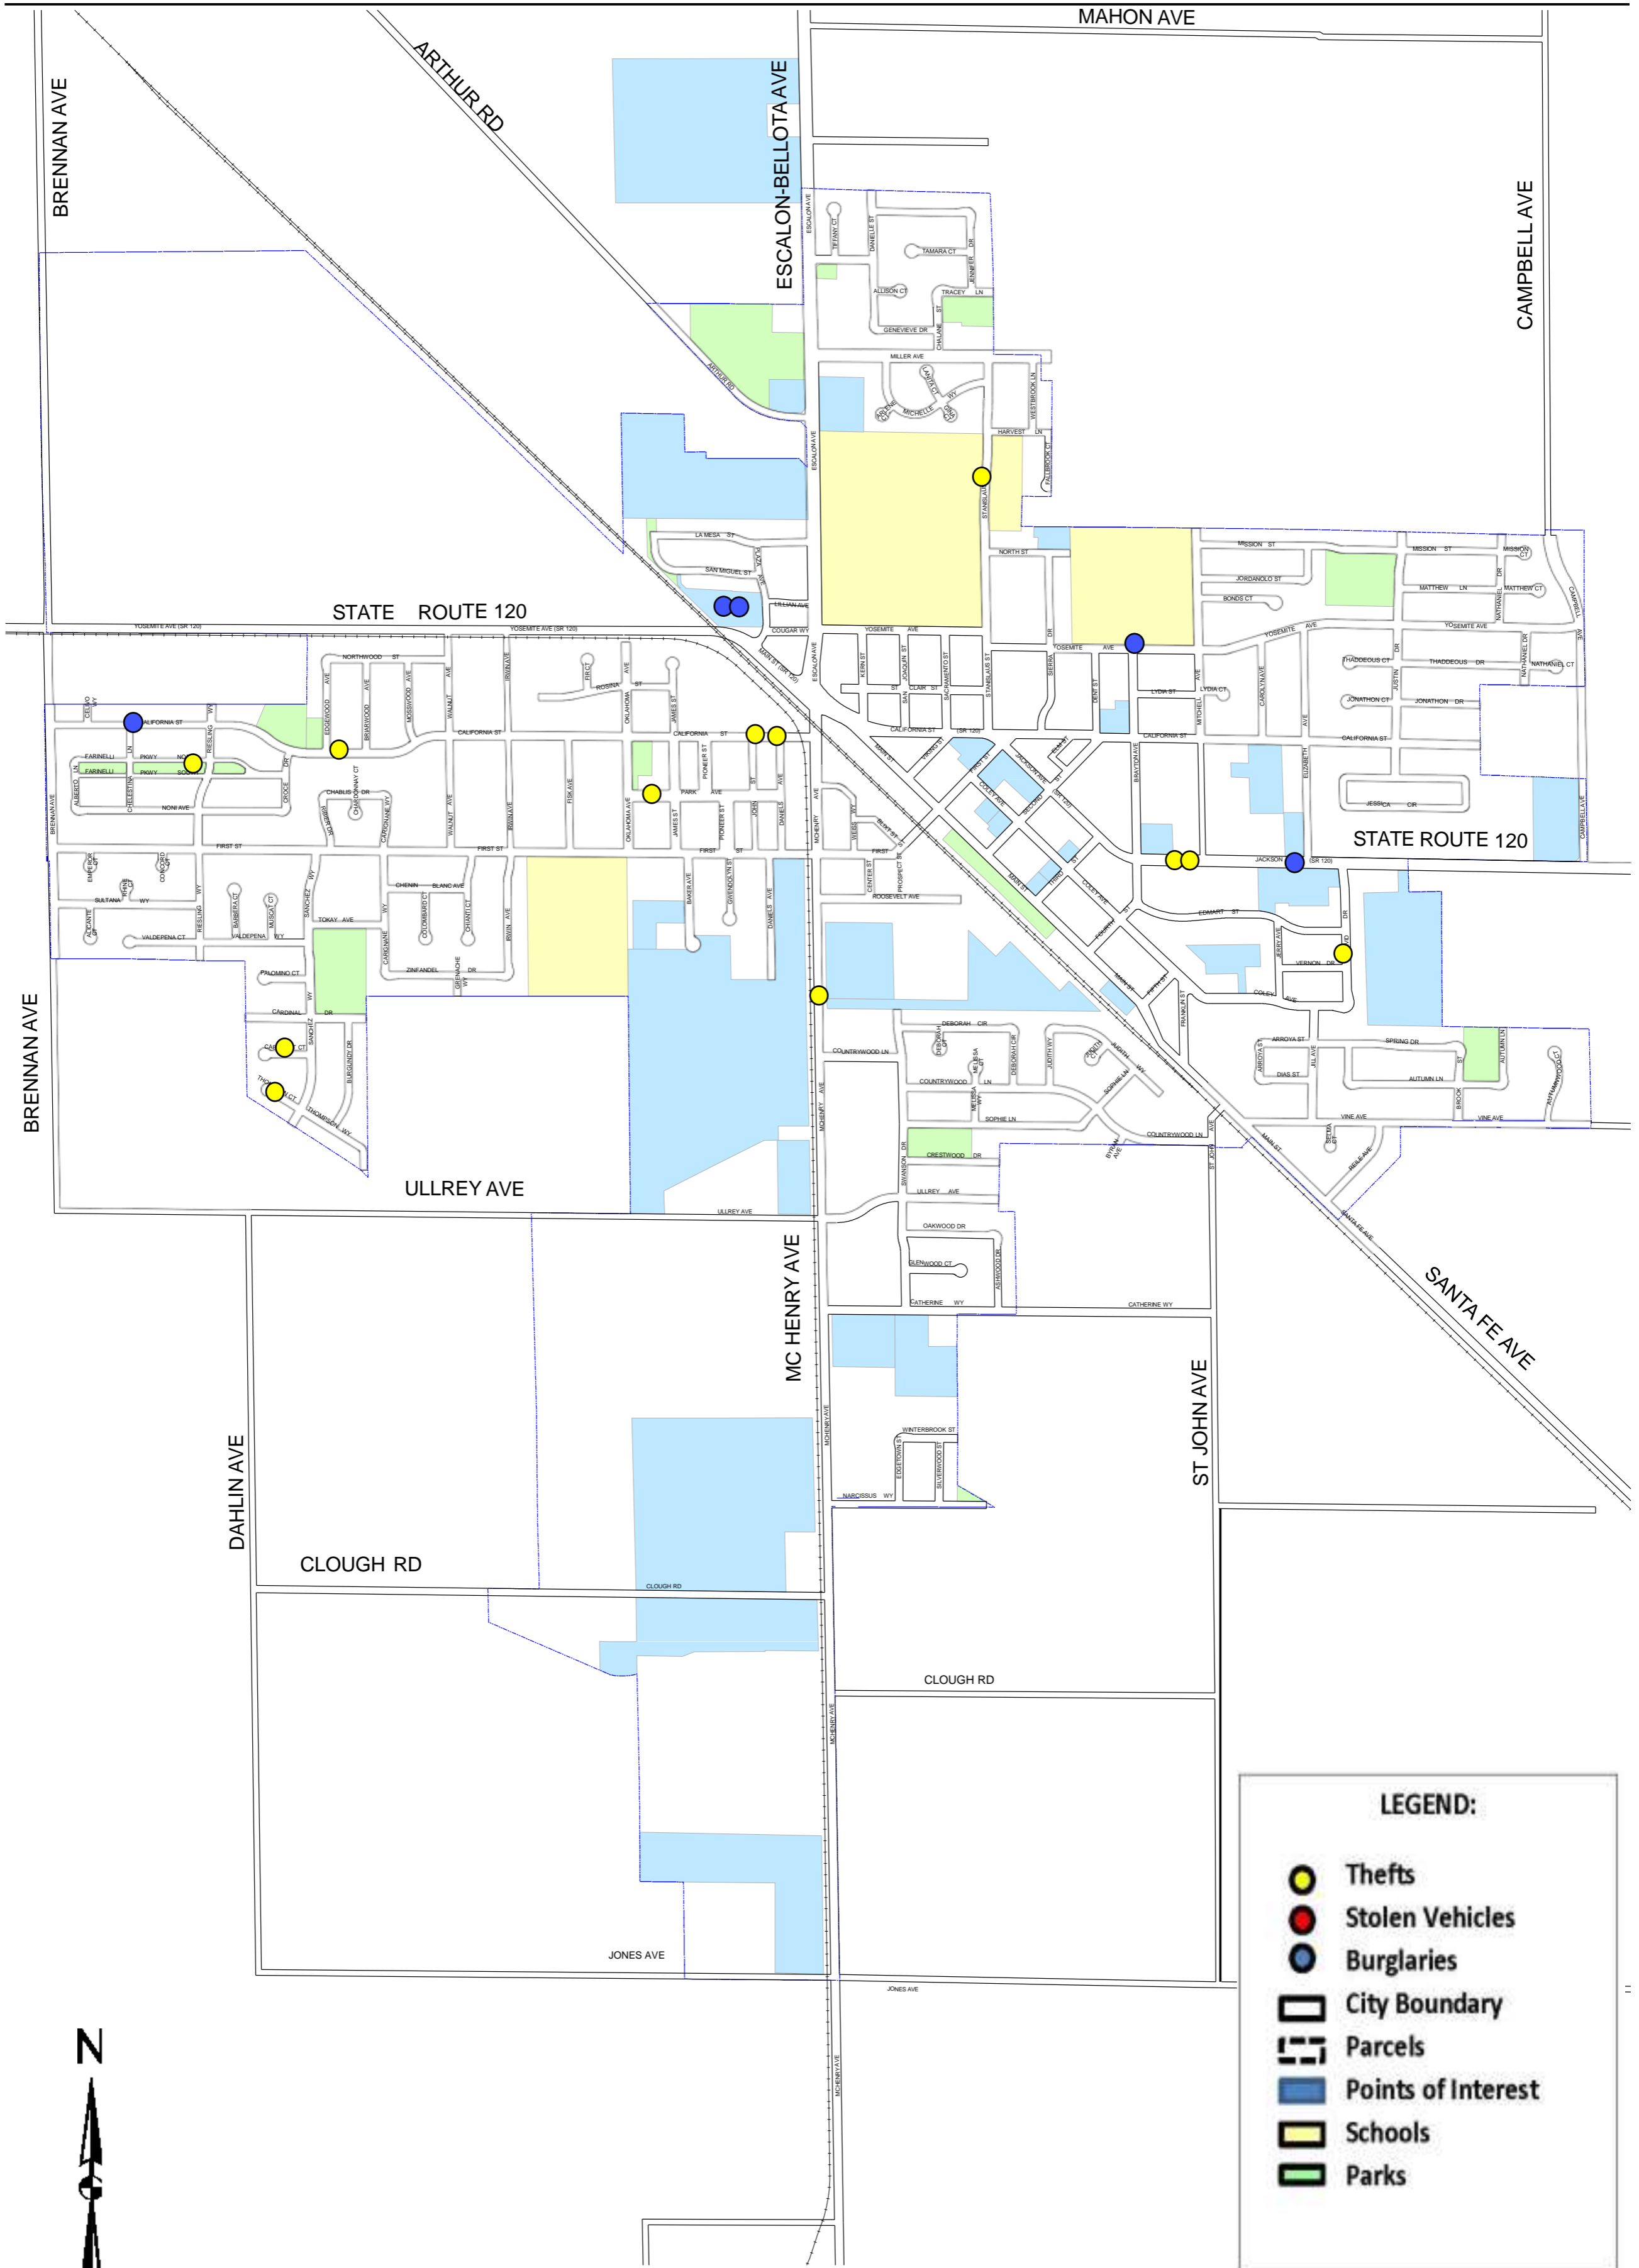

# CITY OF ESCALON

## Crime Map - July 2019

**LEGEND:**

- Thefts
- Stolen Vehicles
- Burglaries
- City Boundary
- Parcels
- Points of Interest
- Schools
- Parks