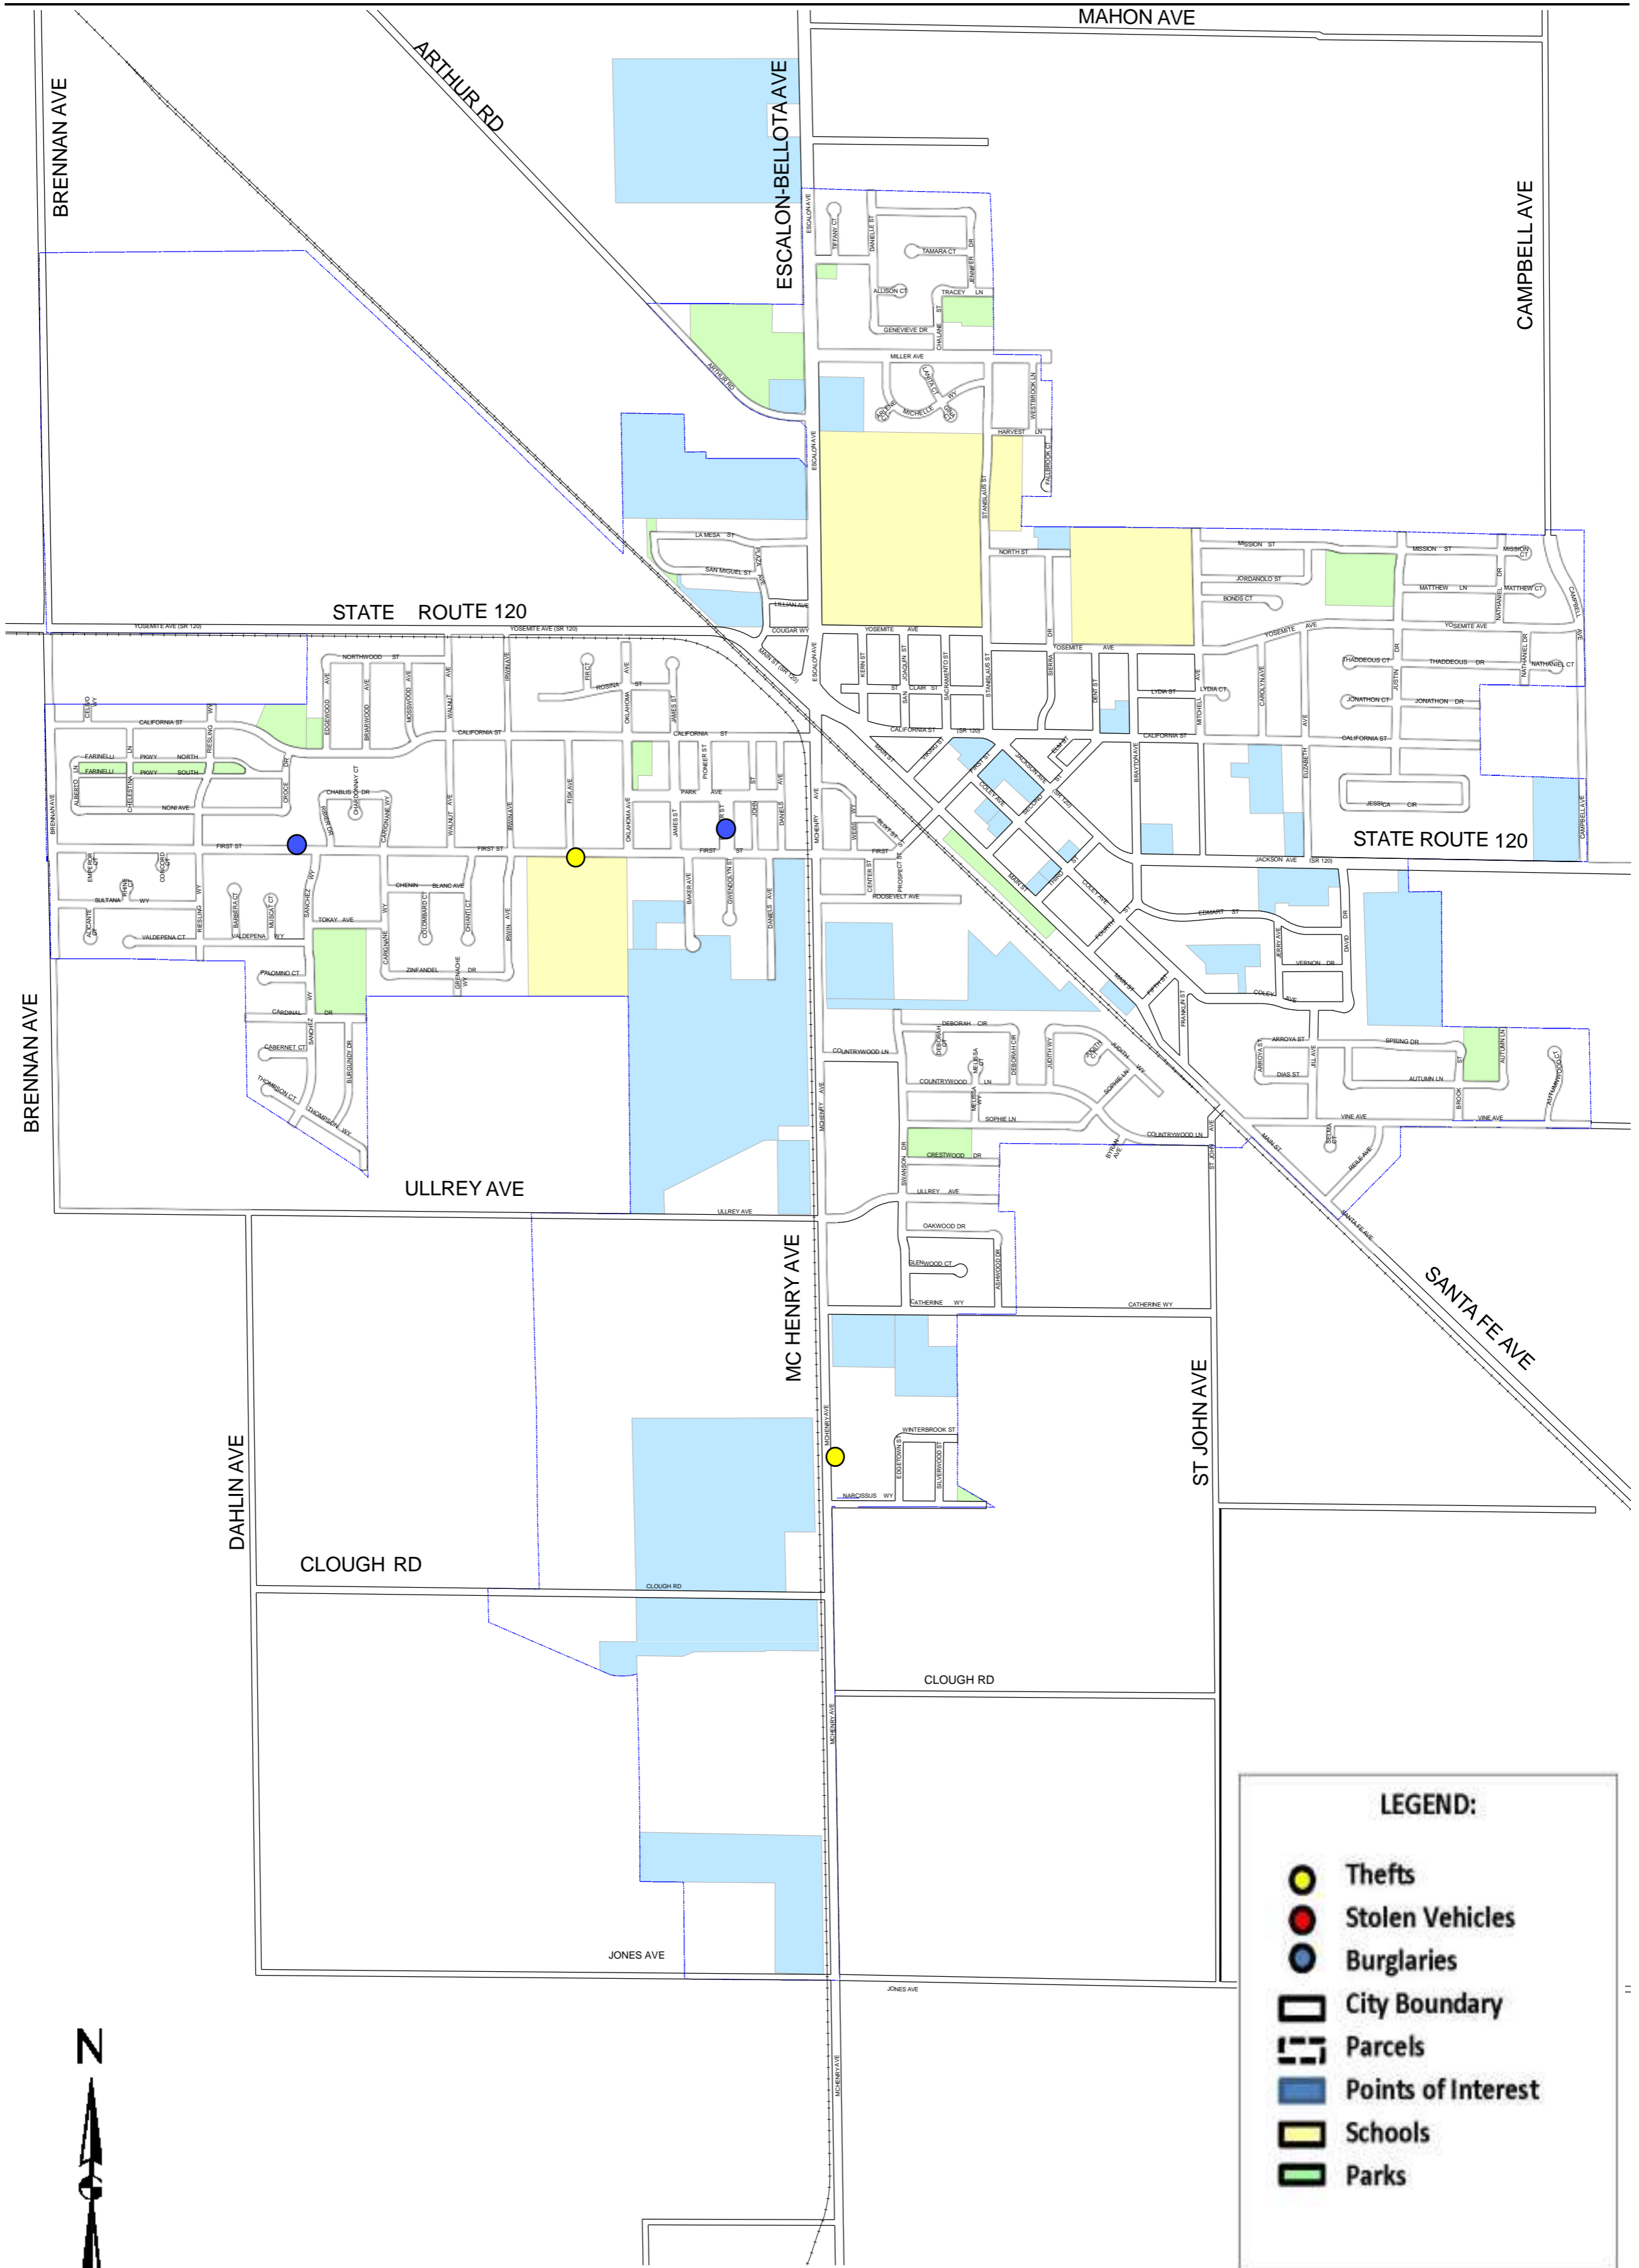

# CITY OF ESCALON

## Crime Map - March 2020

**LEGEND:**

- Thefts
- Stolen Vehicles
- Burglaries
- City Boundary
- Parcels
- Points of Interest
- Schools
- Parks